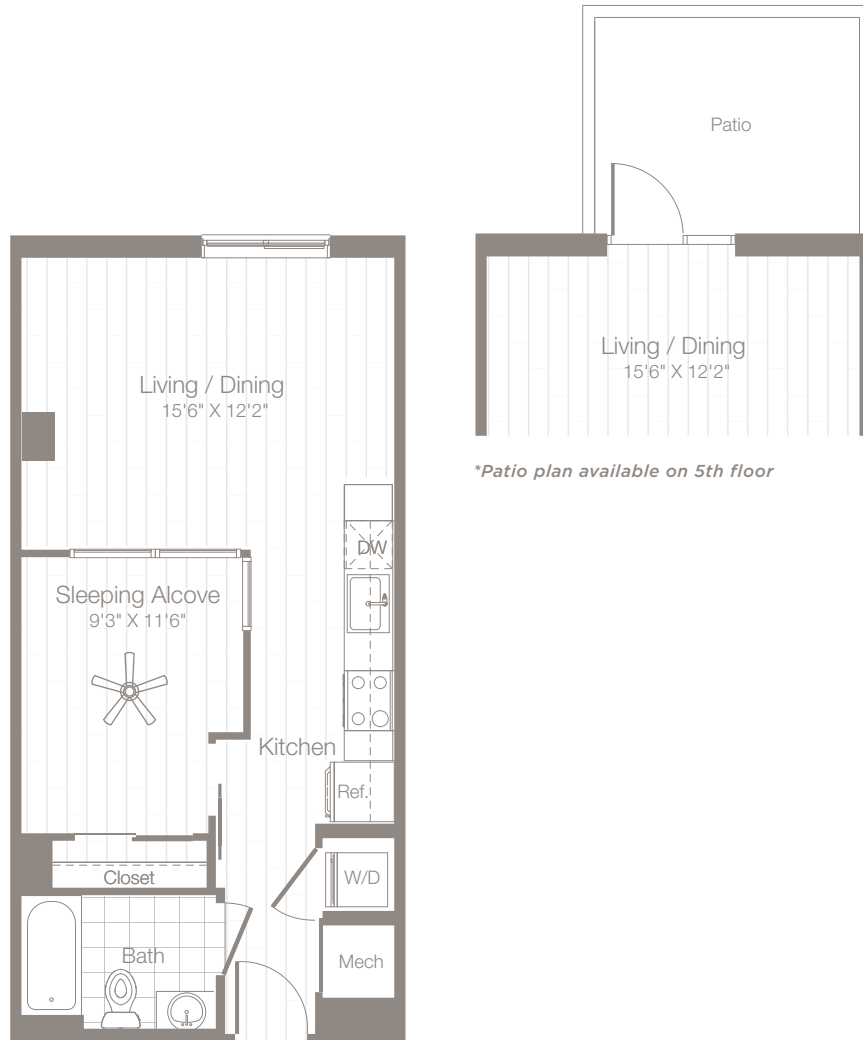

apt SD1 524 sf

studio + 1 bath

date

apartment #

monthly rent

move-in date

*Patio plan available on 5th floor

DISCLAIMER: UNIT LAYOUTS AND SQUARE FOOTAGES ARE APPROXIMATE AND INTENDED FOR ILLUSTRATIVE PURPOSES ONLY. VARIANCES MAY OCCUR. PRICING IS BASED ON MARKET CONDITIONS AND IS SUBJECT TO CHANGE WITHOUT NOTICE. PLEASE SEE LEASING CONSULTANT FOR DETAILS.

Floor 5

Floor 6-16

Floor 17