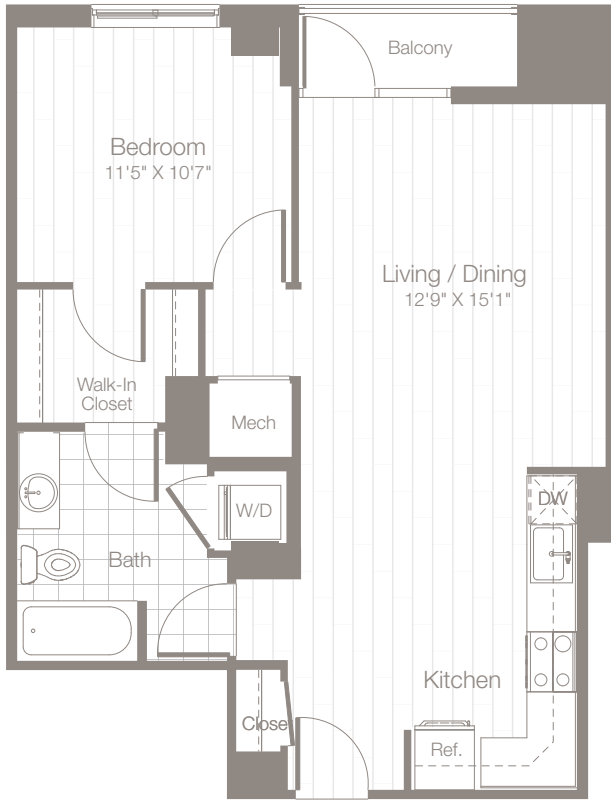

apt A9 693 sf

1 bedroom + 1 bath

date

apartment #

monthly rent

move-in date

*Patio plan available on 5th floor

DISCLAIMER: UNIT LAYOUTS AND SQUARE FOOTAGES ARE APPROXIMATE AND INTENDED FOR ILLUSTRATIVE PURPOSES ONLY. VARIANCES MAY OCCUR. PRICING IS BASED ON MARKET CONDITIONS AND IS SUBJECT TO CHANGE WITHOUT NOTICE. PLEASE SEE LEASING CONSULTANT FOR DETAILS.

Floor 5

Floor 6-16

Floor 17