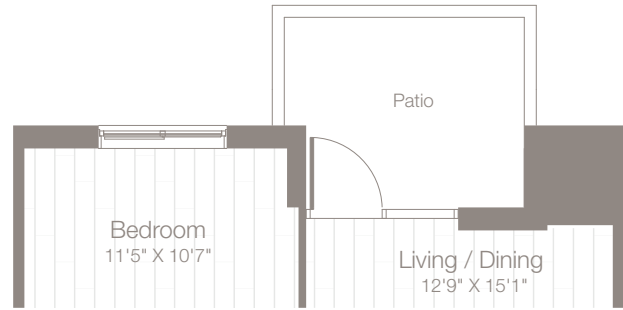

apt A9 693 sf

1 bedroom + 1 bath

date

apartment #

monthly rent

move-in date

*Patio plan available on 5th floor

DISCLAIMER: UNIT LAYOUTS AND SQUARE FOOTAGES ARE APPROXIMATE AND INTENDED FOR ILLUSTRATIVE PURPOSES ONLY. VARIANCES MAY OCCUR. PRICING IS BASED ON MARKET CONDITIONS AND IS SUBJECT TO CHANGE WITHOUT NOTICE. PLEASE SEE LEASING CONSULTANT FOR DETAILS.

Floor 5

Floor 6-16

Floor 17