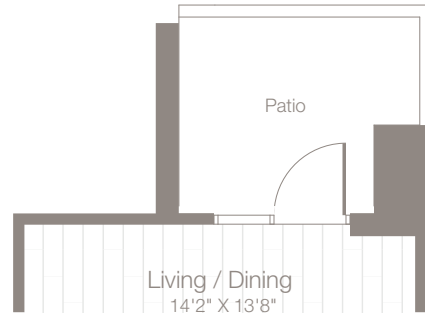

apt A2 593 sf

1 bedroom + 1 bath

date

apartment #

monthly rent

move-in date

*Patio plan available on 5th floor

DISCLAIMER: UNIT LAYOUTS AND SQUARE FOOTAGES ARE APPROXIMATE AND INTENDED FOR ILLUSTRATIVE PURPOSES ONLY. VARIANCES MAY OCCUR. PRICING IS BASED ON MARKET CONDITIONS AND IS SUBJECT TO CHANGE WITHOUT NOTICE. PLEASE SEE LEASING CONSULTANT FOR DETAILS.

Floor 5

Floor 6-16

Floor 17