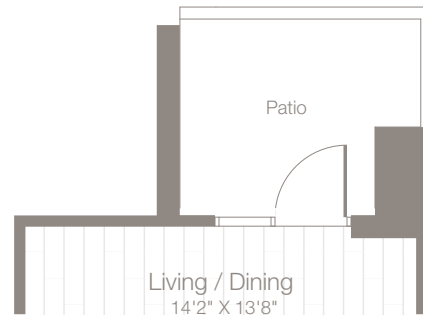

apt A2 593 sf

1 bedroom + 1 bath

date

apartment #

monthly rent

move-in date

**Patio plan available on 5th floor*

DISCLAIMER: UNIT LAYOUTS AND SQUARE FOOTAGES ARE APPROXIMATE AND INTENDED FOR ILLUSTRATIVE PURPOSES ONLY. VARIANCES MAY OCCUR. PRICING IS BASED ON MARKET CONDITIONS AND IS SUBJECT TO CHANGE WITHOUT NOTICE. PLEASE SEE LEASING CONSULTANT FOR DETAILS.

Floor 5

Floor 6-16

Floor 17